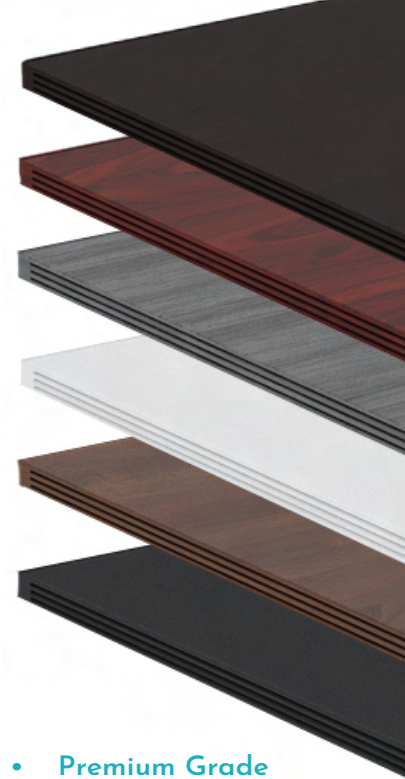

WALNUT

.BLK

BLACK*

- Premium Grade Melamine
- 1" Thick tops & panels
- Easy cleaning
- 3mm Fluted Banding
- Sustainably Sourced
- Finished on all sides, tops & backs

*Black available on certain worksurfaces and mobile pedestal.