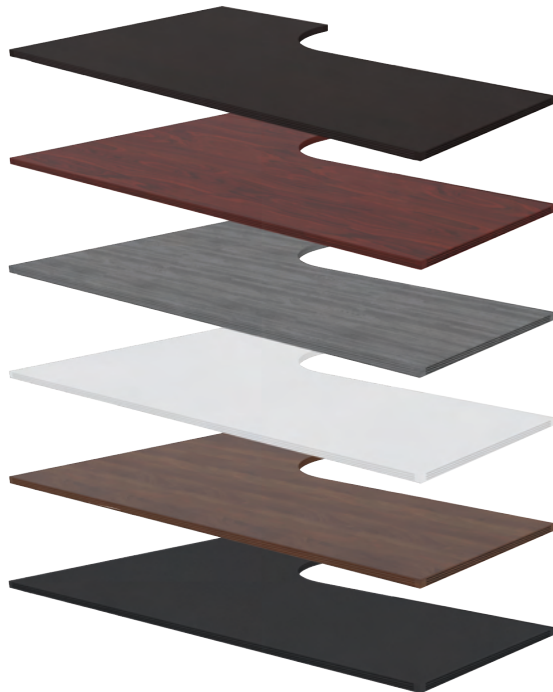

CT144

Round Meeting Table Size Guide

RT36

RT42

RT48

WORKSURFACES

EXTENDED CORNER WORKSURFACE

- Grain runs horizontal
- 3mm fluted edge banding
- Compatible with iRize L-Base (K-240L)